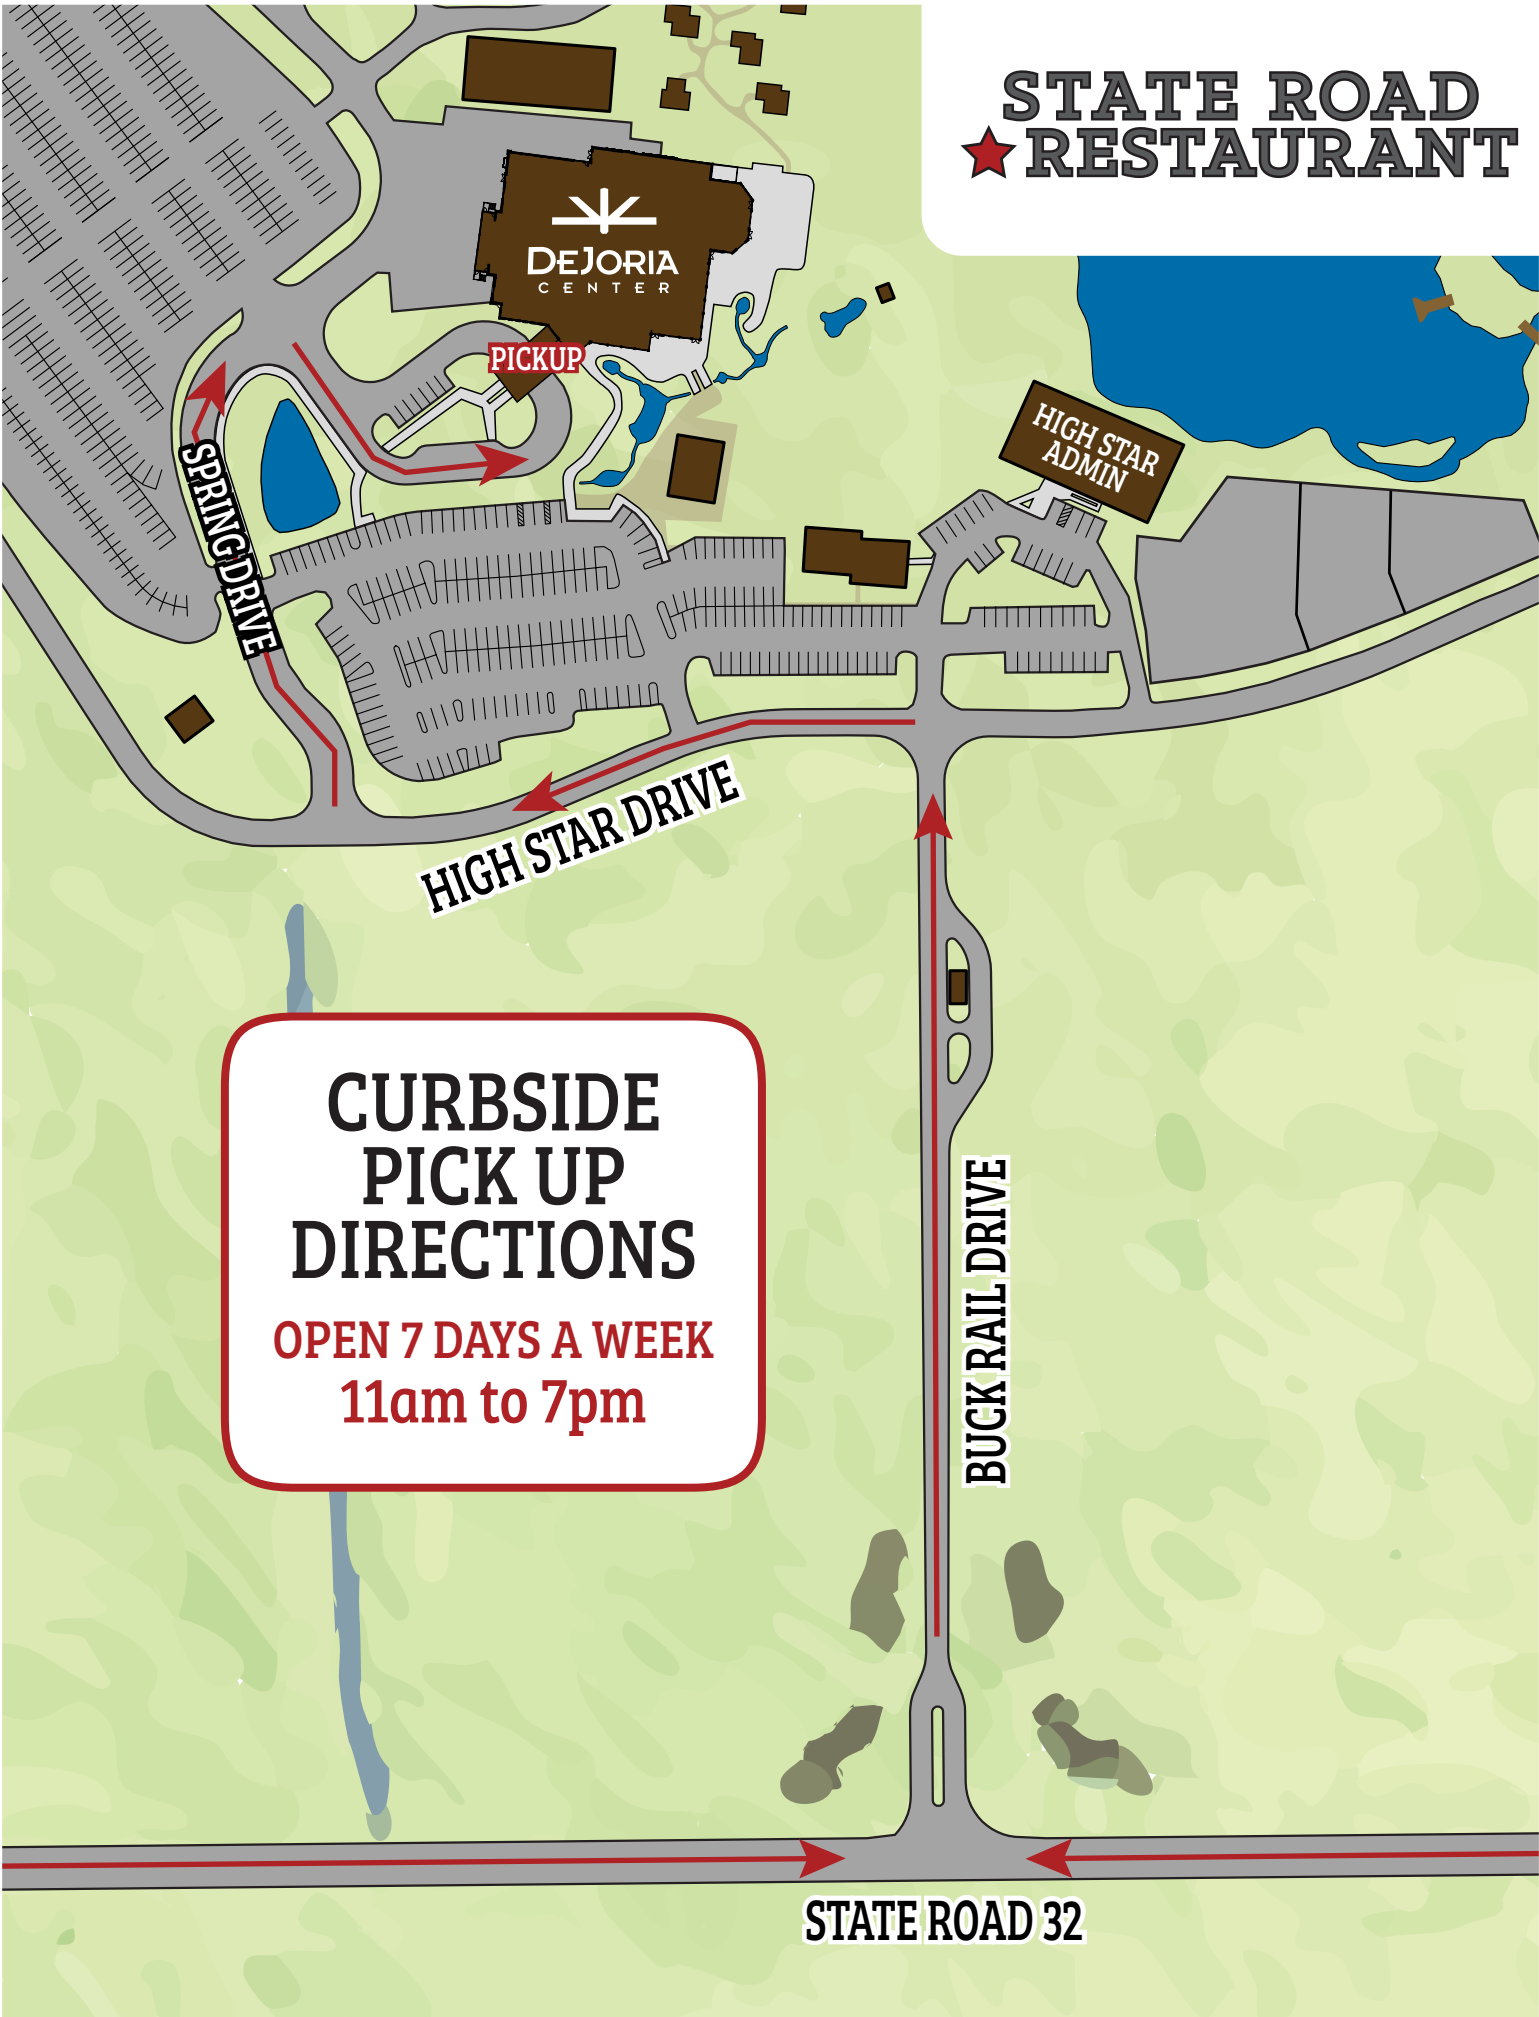

# STATE ROAD ★ RESTAURANT

**CURBSIDE  
PICK UP  
DIRECTIONS**  
OPEN 7 DAYS A WEEK  
11am to 7pm

STATE ROAD 32